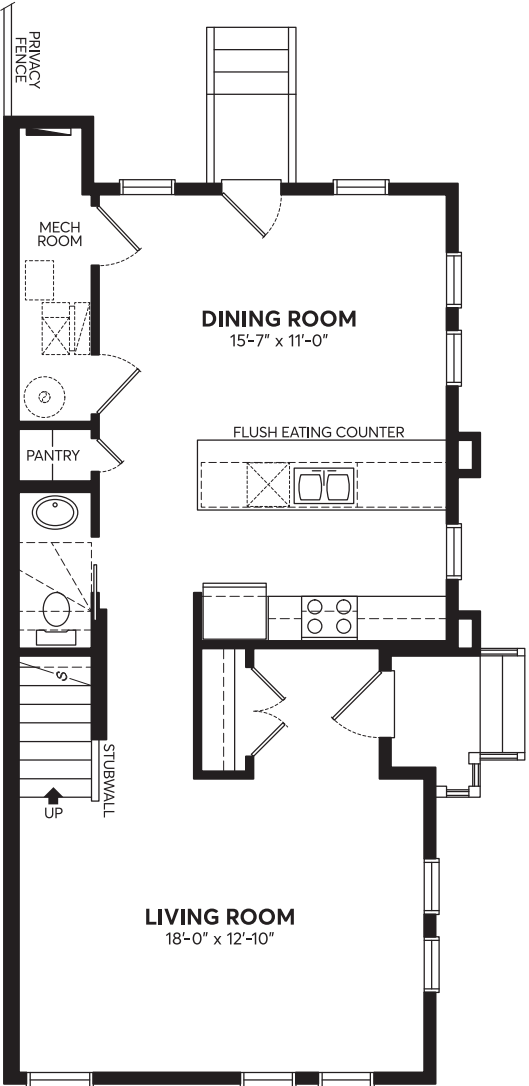

**EMPIRE** | 1742 SQ.FT.

**MAIN FLOOR**  
754 sq.ft.

**UPPER FLOOR**  
735 sq.ft.

**ROOFTOP**  
253 sq.ft.

*All floorplans and renderings are an artists' concept and subject to change without notice or obligation. Dimensions are approximate. For final exterior elevation, floorplan layout and square footage, please refer to construction drawing. See sales representative for more information.*