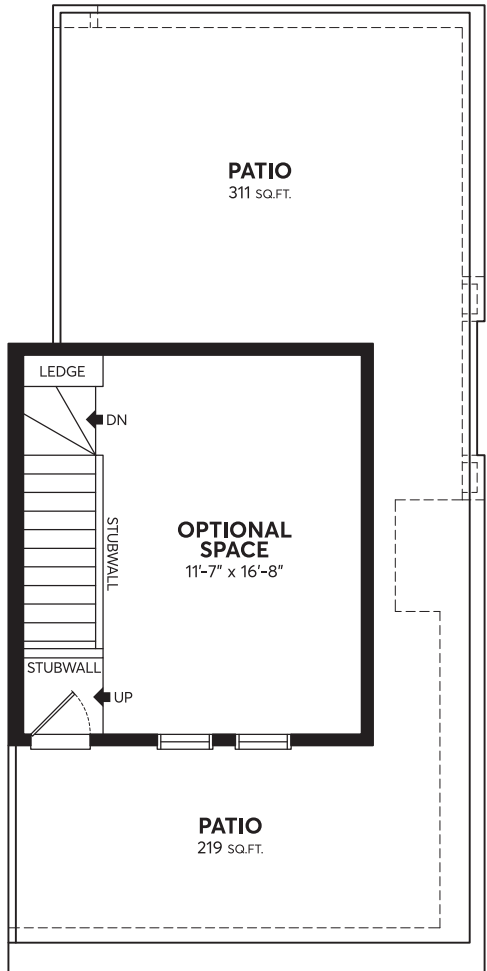

**EMPIRE** | 1742 SQ.FT.

**MAIN FLOOR**  
754 sq.ft.

**UPPER FLOOR**  
735 sq.ft.

**ROOFTOP**  
253 sq.ft.

*All floorplans and renderings are an artists' concept and subject to change without notice or obligation. Dimensions are approximate. For final exterior elevation, floorplan layout and square footage, please refer to construction drawing. See sales representative for more information.*