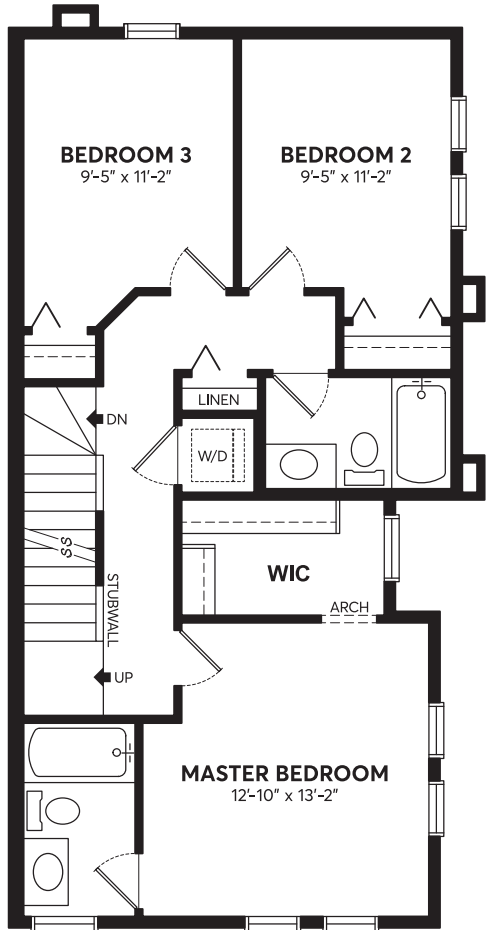

**EMPIRE** | 1742 SQ.FT.

**MAIN FLOOR**  
754 sq.ft.

**UPPER FLOOR**  
735 sq.ft.

**ROOFTOP**  
253 sq.ft.

*All floorplans and renderings are an artists' concept and subject to change without notice or obligation. Dimensions are approximate. For final exterior elevation, floorplan layout and square footage, please refer to construction drawing. See sales representative for more information.*