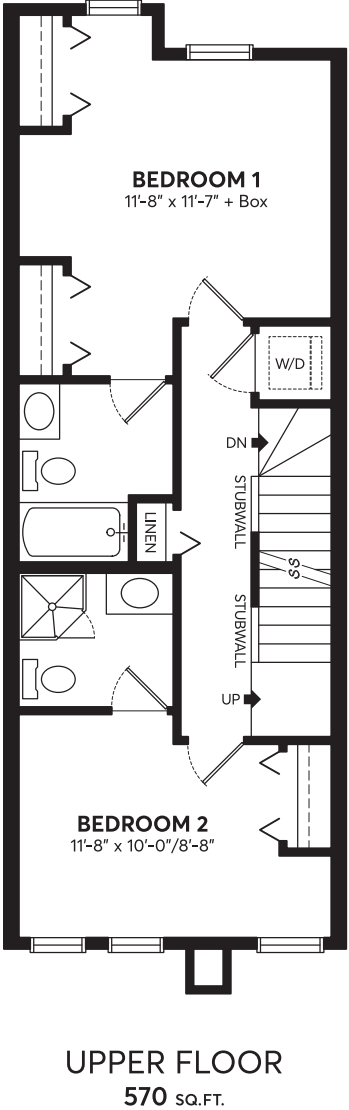

PRIMA WITH ROOFTOP PATIO | **1381** SQ.FT.