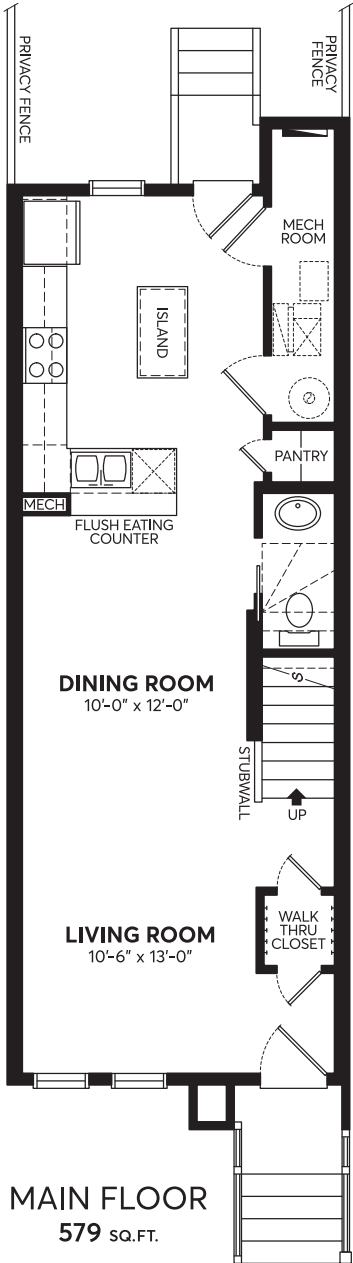

PRIMA WITH ROOFTOP PATIO | **1381** SQ.FT.