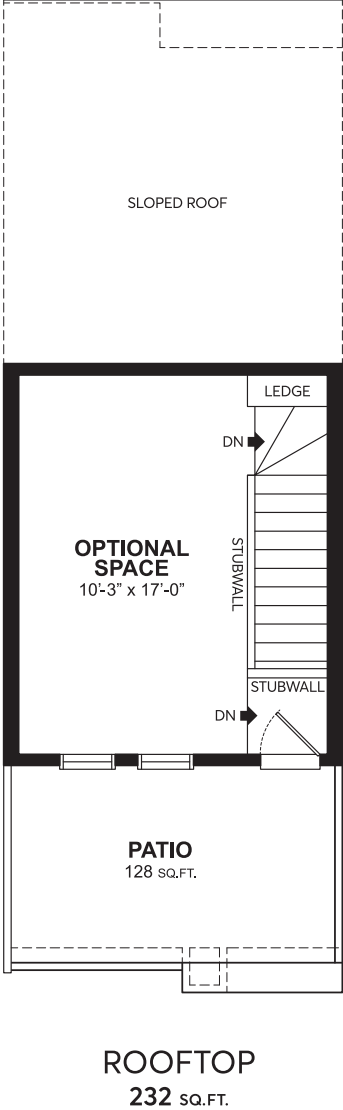

PRIMA WITH ROOFTOP PATIO | **1381** SQ.FT.