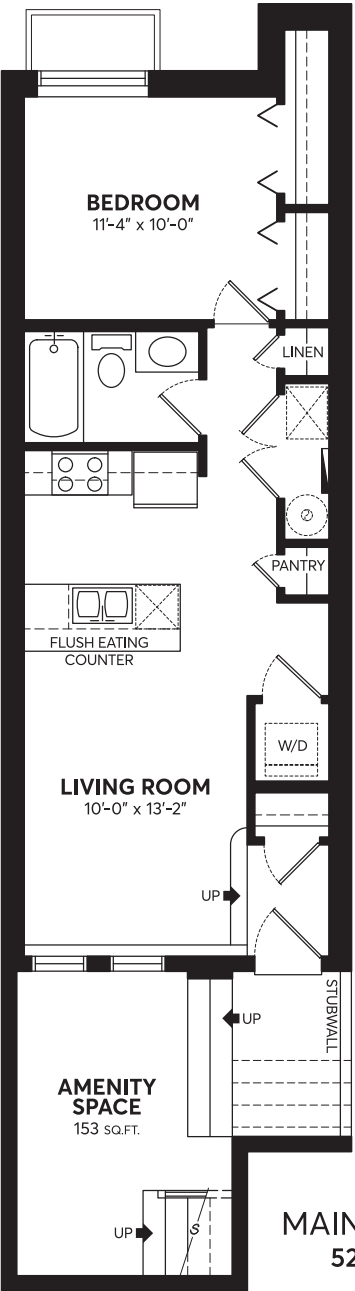

BRAEBURN | 515 - 528 SQ.FT.

All floorplans and renderings are an artists' concept and subject to change without notice or obligation. Dimensions are approximate. For final exterior elevation, floorplan layout and square footage, please refer to construction drawing. See sales representative for more information.