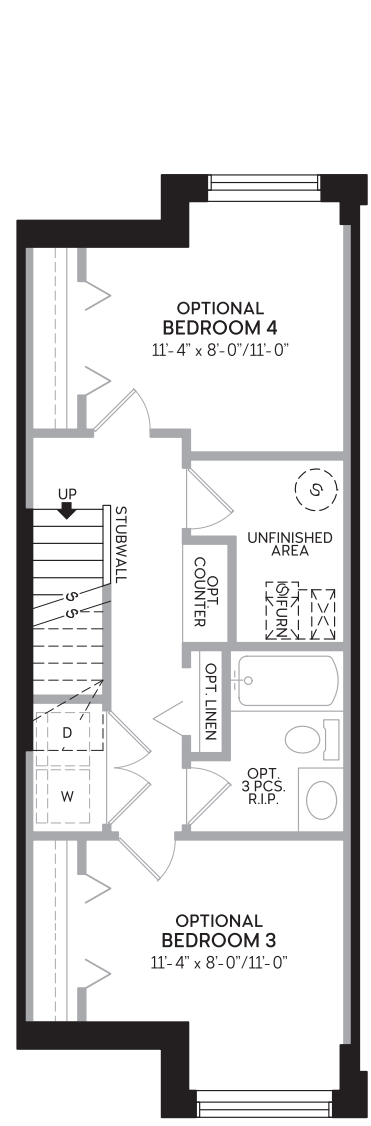

## Roma

**TOTAL AVAILABLE DEVELOPMENT 1586 SQ.FT.**  
 WITHOUT BASEMENT DEVELOPMENT 1158 SQ.FT.

**BUILDING 7**

**BASEMENT**  
 OPTIONAL DEVELOPMENT  
 428 SQ.FT.

**MAIN FLOOR**  
 589 SQ.FT.

**UPPER FLOOR**  
 OPTION 1  
 569 SQ.FT.

**UPPER FLOOR**  
 OPTION 2  
 569 SQ.FT.

All floorplans and renderings are artist drawings and may not be exactly as illustrated. Floorplans and dimensions are approximate and subject to change or modifications without notice or obligation. Refer to construction drawings for exact dimensions. Ask your sales representative for details. E&OE.