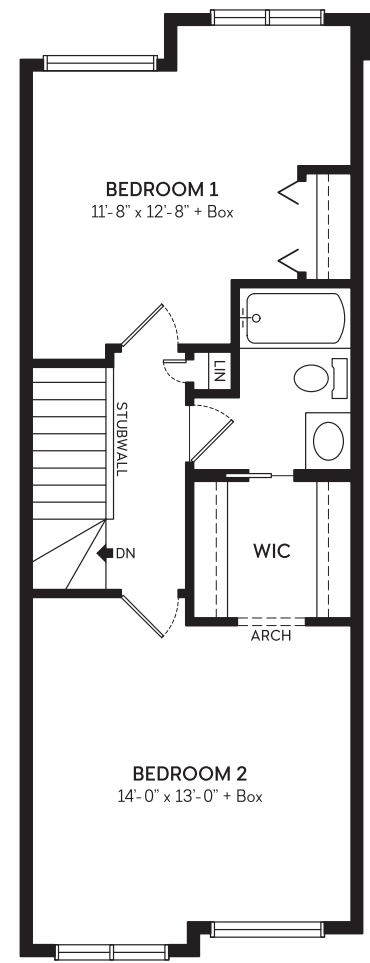

## Roma

**TOTAL AVAILABLE DEVELOPMENT 1586 SQ.FT.**  
 WITHOUT BASEMENT DEVELOPMENT 1158 SQ.FT.

**BUILDING 7**

**BASEMENT**  
 OPTIONAL DEVELOPMENT  
 428 SQ.FT.

**MAIN FLOOR**  
 589 SQ.FT.

**UPPER FLOOR**  
 OPTION 1  
 569 SQ.FT.

**UPPER FLOOR**  
 OPTION 2  
 569 SQ.FT.

All floorplans and renderings are artist drawings and may not be exactly as illustrated. Floorplans and dimensions are approximate and subject to change or modifications without notice or obligation. Refer to construction drawings for exact dimensions. Ask your sales representative for details. E&OE.