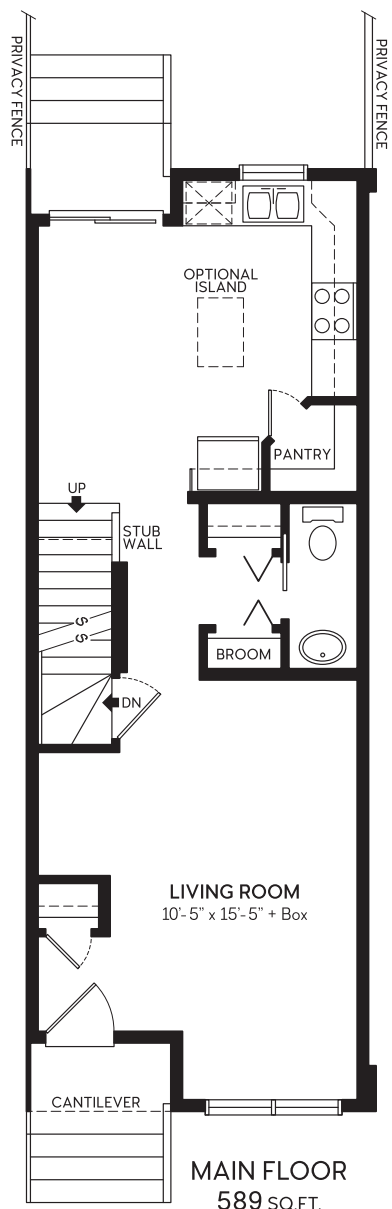

## Roma

**TOTAL AVAILABLE DEVELOPMENT 1586 SQ.FT.**  
 WITHOUT BASEMENT DEVELOPMENT 1158 SQ.FT.

**BUILDING 7**

**BASEMENT**  
 OPTIONAL DEVELOPMENT  
 428 SQ.FT.

**MAIN FLOOR**  
 589 SQ.FT.

**UPPER FLOOR**  
 OPTION 1  
 569 SQ.FT.

**UPPER FLOOR**  
 OPTION 2  
 569 SQ.FT.

All floorplans and renderings are artist drawings and may not be exactly as illustrated. Floorplans and dimensions are approximate and subject to change or modifications without notice or obligation. Refer to construction drawings for exact dimensions. Ask your sales representative for details. E&OE.