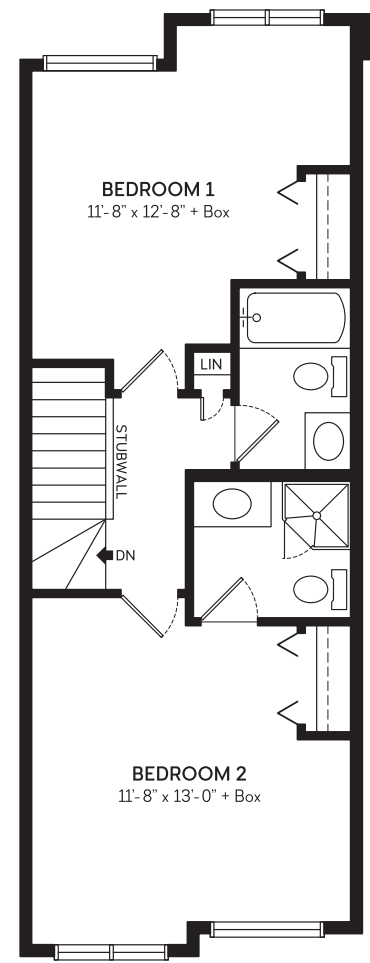

## Roma

**TOTAL AVAILABLE DEVELOPMENT 1586 SQ.FT.**  
 WITHOUT BASEMENT DEVELOPMENT 1158 SQ.FT.

**BUILDING 7**

**BASEMENT**  
 OPTIONAL DEVELOPMENT  
 428 SQ.FT.

**MAIN FLOOR**  
 589 SQ.FT.

**UPPER FLOOR**  
 OPTION 1  
 569 SQ.FT.

**UPPER FLOOR**  
 OPTION 2  
 569 SQ.FT.

All floorplans and renderings are artist drawings and may not be exactly as illustrated. Floorplans and dimensions are approximate and subject to change or modifications without notice or obligation. Refer to construction drawings for exact dimensions. Ask your sales representative for details. E&OE.