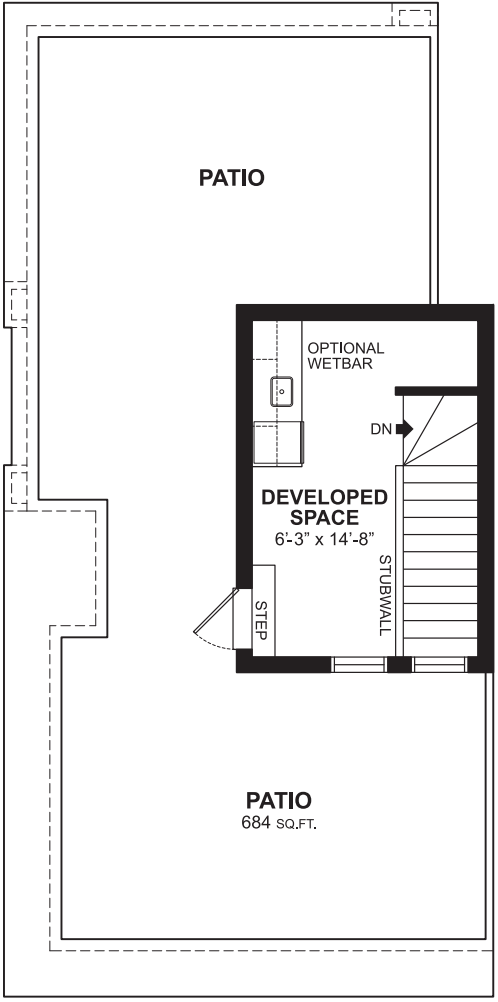

EMPIRE | 1632 SQ.FT.

MAIN FLOOR
755 SQ.FT.

UPPER FLOOR
738 SQ.FT.

ROOFTOP
139 SQ.FT.

All floorplans and renderings are an artists' concept and subject to change without notice or obligation. Dimensions are approximate. For final exterior elevation, floorplan layout and square footage, please refer to construction drawing. See sales representative for more information.