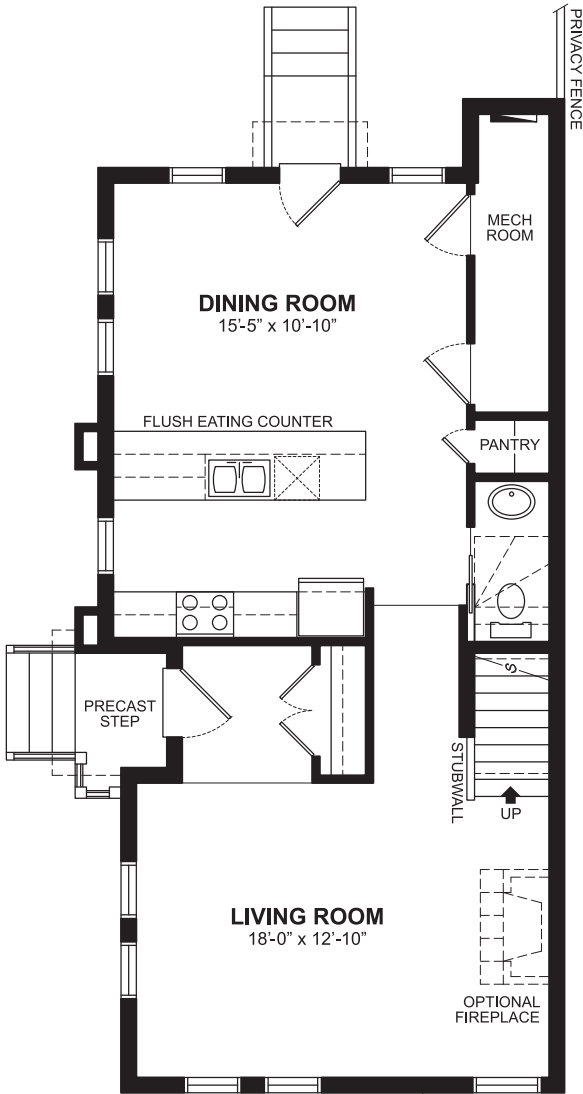

EMPIRE | 1632 SQ.FT.

MAIN FLOOR
755 SQ.FT.

UPPER FLOOR
738 SQ.FT.

ROOFTOP
139 SQ.FT.

All floorplans and renderings are an artists' concept and subject to change without notice or obligation. Dimensions are approximate. For final exterior elevation, floorplan layout and square footage, please refer to construction drawing. See sales representative for more information.