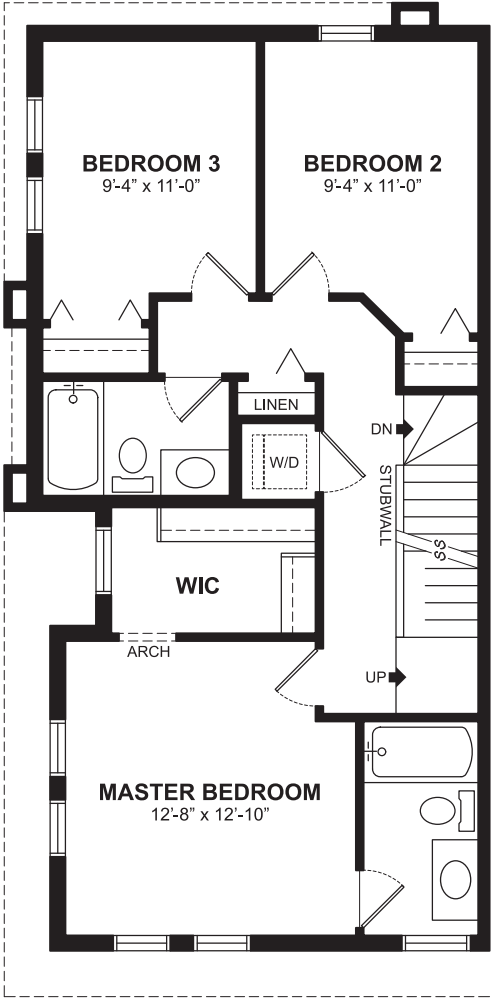

EMPIRE | 1632 SQ.FT.

MAIN FLOOR
755 SQ.FT.

UPPER FLOOR
738 SQ.FT.

ROOFTOP
139 SQ.FT.

All floorplans and renderings are an artists' concept and subject to change without notice or obligation. Dimensions are approximate. For final exterior elevation, floorplan layout and square footage, please refer to construction drawing. See sales representative for more information.