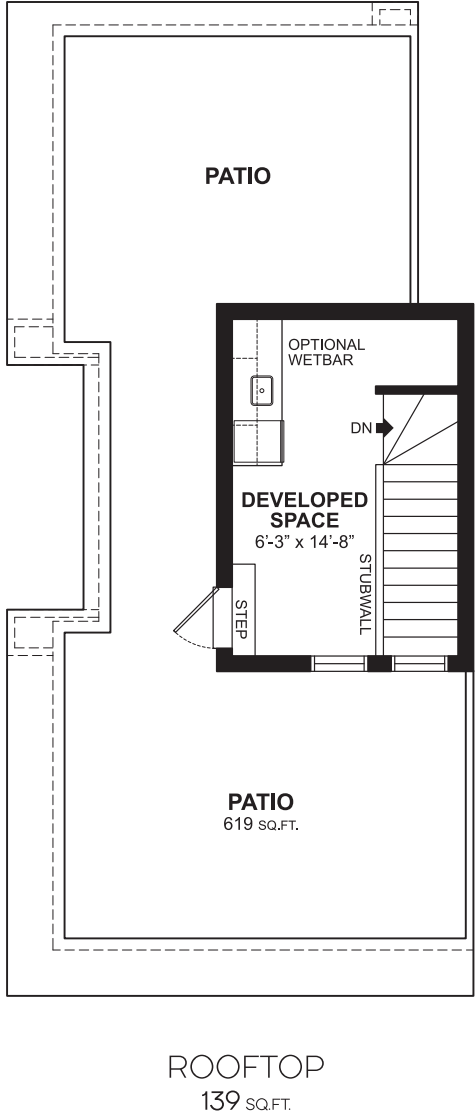

CROFTON | 1482 SQ.FT.

All floorplans and renderings are an artists' concept and subject to change without notice or obligation. Dimensions are approximate. For final exterior elevation, floorplan layout and square footage, please refer to construction drawing. See sales representative for more information.