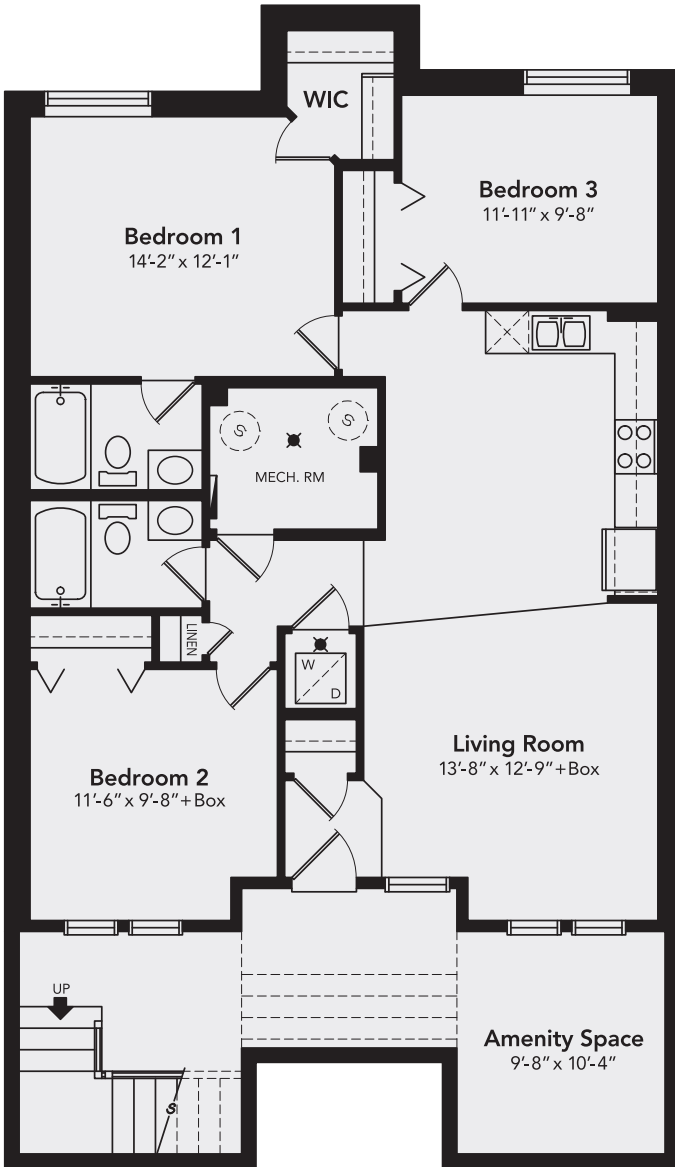

Liberty & Ellison III

1064/1125 SQUARE FEET

zen
LIVING IN BALANCE

Option 1
1064 sq.ft.

Option 2
1125 sq.ft.

NOT TO SCALE

All floor plans and renderings are an artists' concept and subject to change without notice or obligation. Square footage are approximate only. Specifications are subject to change without notice or obligation. EO&E