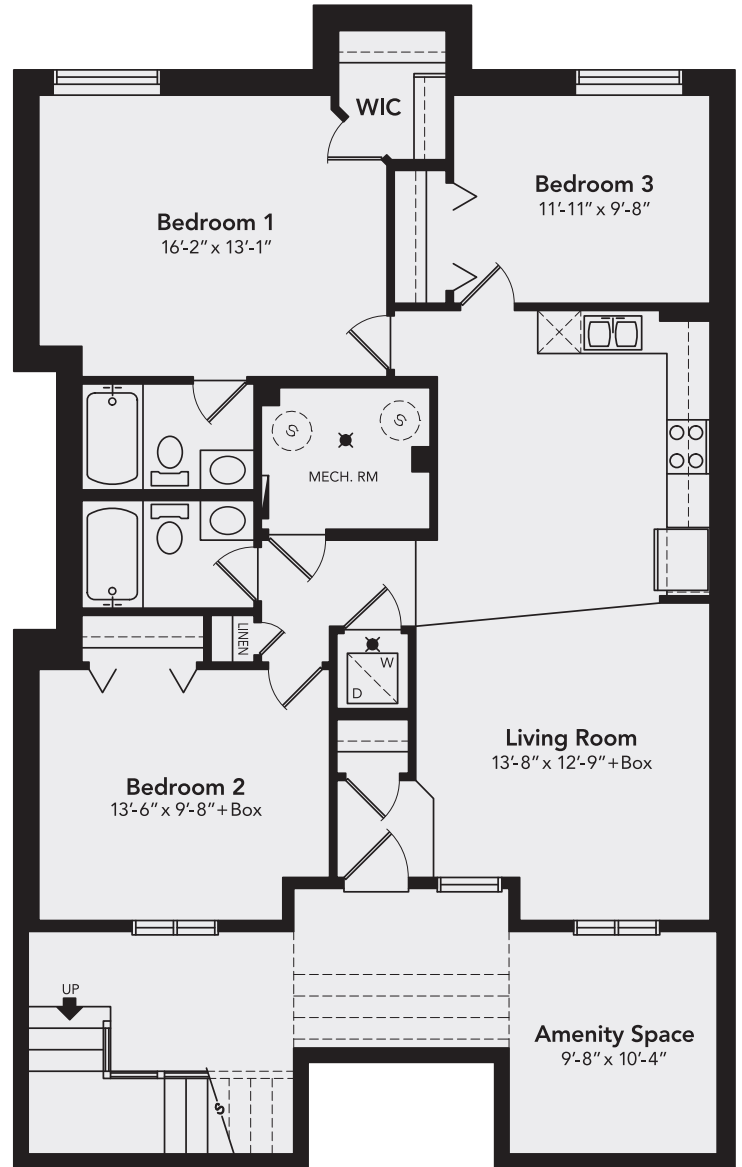

Liberty & Ellison III

1064/1125 SQUARE FEET

zen
LIVING IN BALANCE

Option 1
1064 sq.ft.

Option 2
1125 sq.ft.

NOT TO SCALE

All floor plans and renderings are an artists' concept and subject to change without notice or obligation. Square footage are approximate only. Specifications are subject to change without notice or obligation. EO&E