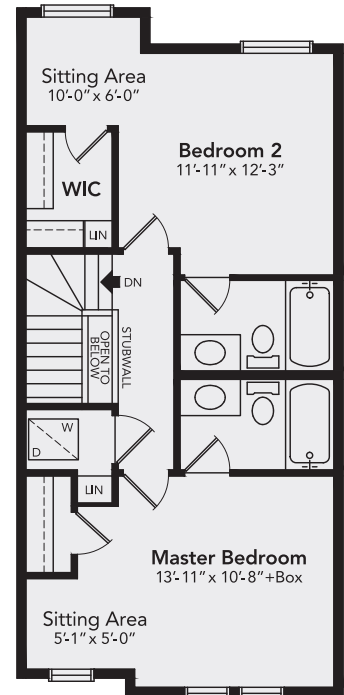

Belmac

1270
SQUARE FEET

zen
LIVING IN BALANCE

Upper Floor Bedroom Option 1 600 SQ.FT.

Basement 91 SQ.FT. Optional Development 174 SQ.FT.

Main Floor 670 SQ.FT.

Upper Floor Bedroom Option 2 600 SQ.FT.

NOT TO SCALE

All floor plans and renderings are an artists' concept and subject to change without notice or obligation. Square footage are approximate only. Specifications are subject to change without notice or obligation. EO&E