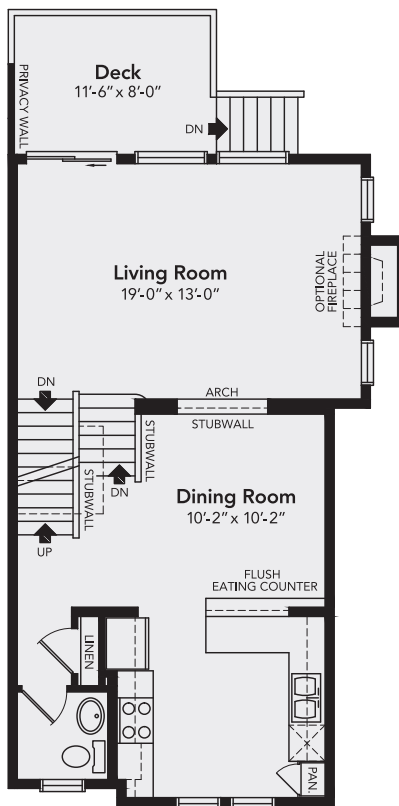

Belmac

1270
SQUARE FEET

zen
LIVING IN BALANCE

Upper Floor Bedroom Option 1 600 SQ.FT.

Basement 91 SQ.FT. Optional Development 174 SQ.FT.

Main Floor 670 SQ.FT.

Upper Floor Bedroom Option 2 600 SQ.FT.

NOT TO SCALE

All floor plans and renderings are an artists' concept and subject to change without notice or obligation. Square footage are approximate only. Specifications are subject to change without notice or obligation. EO&E