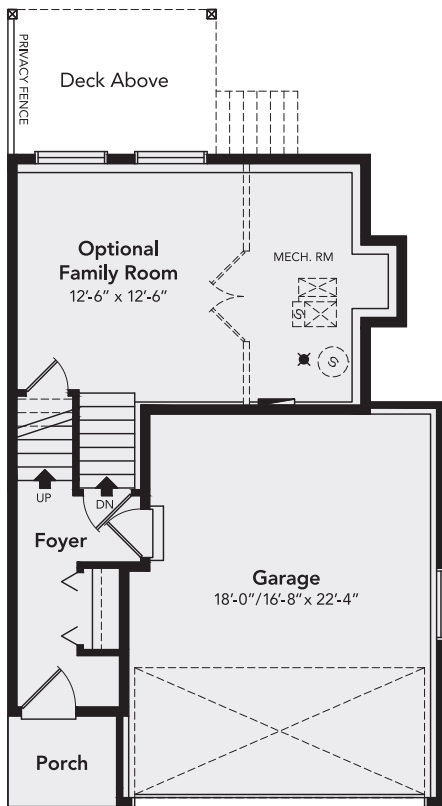

Belmac

1270
SQUARE FEET

zen
LIVING IN BALANCE

Upper Floor Bedroom Option 1 600 SQ.FT.

Basement 91 SQ.FT. Optional Development 174 SQ.FT.

Main Floor 670 SQ.FT.

Upper Floor Bedroom Option 2 600 SQ.FT.

NOT TO SCALE

All floor plans and renderings are an artists' concept and subject to change without notice or obligation. Square footage are approximate only. Specifications are subject to change without notice or obligation. EO&E