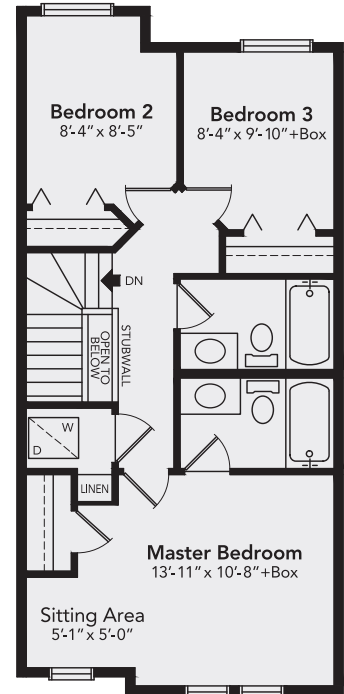

Belmac

1270
SQUARE FEET

zen
LIVING IN BALANCE

Upper Floor Bedroom Option 1 600 SQ.FT.

Basement 91 SQ.FT. Optional Development 174 SQ.FT.

Main Floor 670 SQ.FT.

Upper Floor Bedroom Option 2 600 SQ.FT.

NOT TO SCALE

All floor plans and renderings are an artists' concept and subject to change without notice or obligation. Square footage are approximate only. Specifications are subject to change without notice or obligation. EO&E