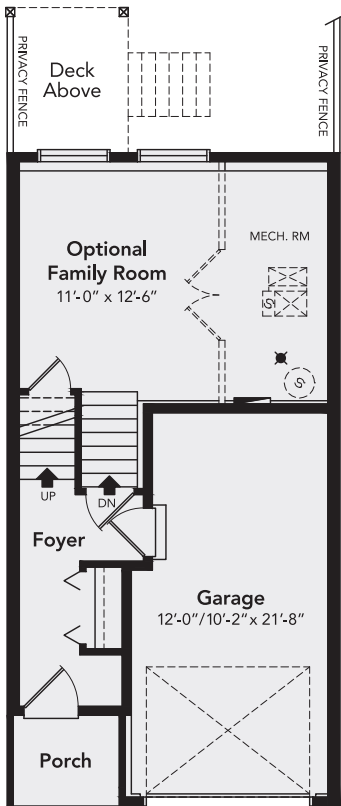

# Baldwin

1240  
SQUARE FEET

**zen**  
LIVING IN BALANCE

**Basement**  
91 SQ.FT.  
Optional Development  
153 SQ.FT.

**Main Floor**  
642 SQ.FT.

**Upper Floor  
Bedroom Option 1**  
598 SQ.FT.

**Upper Floor  
Bedroom Option 2**  
598 SQ.FT.

NOT TO SCALE

All floor plans and renderings are an artists' concept and subject to change without notice or obligation. Square footage are approximate only. Specifications are subject to change without notice or obligation. EO&E