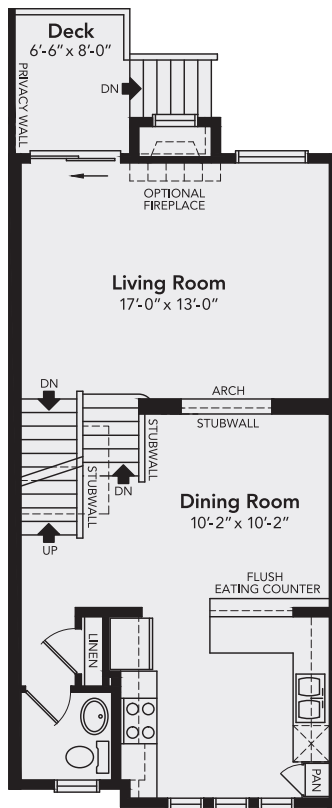

# Baldwin

1240  
SQUARE FEET

**zen**  
LIVING IN BALANCE

**Basement**  
91 SQ.FT.  
Optional Development  
153 SQ.FT.

**Main Floor**  
642 SQ.FT.

**Upper Floor  
Bedroom Option 1**  
598 SQ.FT.

**Upper Floor  
Bedroom Option 2**  
598 SQ.FT.

NOT TO SCALE

All floor plans and renderings are an artists' concept and subject to change without notice or obligation. Square footage are approximate only. Specifications are subject to change without notice or obligation. EO&E