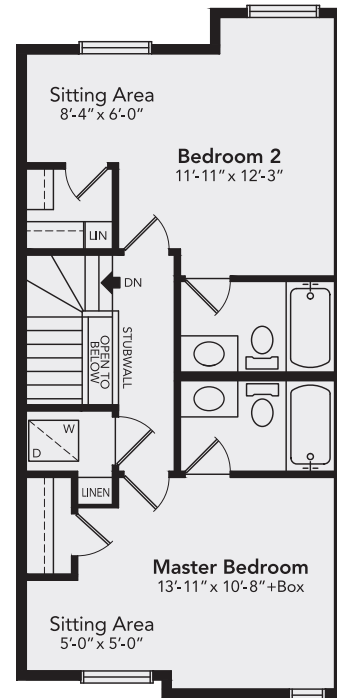

# Baldwin

1240  
SQUARE FEET

**zen**  
LIVING IN BALANCE

**Basement**  
91 SQ.FT.  
Optional Development  
153 SQ.FT.

**Main Floor**  
642 SQ.FT.

**Upper Floor  
Bedroom Option 1**  
598 SQ.FT.

**Upper Floor  
Bedroom Option 2**  
598 SQ.FT.

NOT TO SCALE

All floor plans and renderings are an artists' concept and subject to change without notice or obligation. Square footage are approximate only. Specifications are subject to change without notice or obligation. EO&E