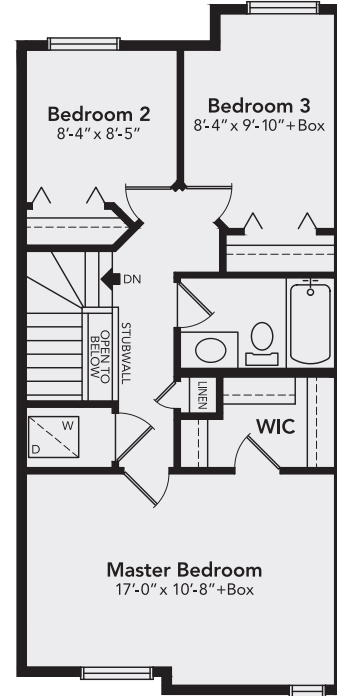

# Baldwin

1240  
SQUARE FEET

**zen**  
LIVING IN BALANCE

**Basement**  
91 SQ.FT.  
Optional Development  
153 SQ.FT.

**Main Floor**  
642 SQ.FT.

**Upper Floor  
Bedroom Option 1**  
598 SQ.FT.

**Upper Floor  
Bedroom Option 2**  
598 SQ.FT.

NOT TO SCALE

All floor plans and renderings are an artists' concept and subject to change without notice or obligation. Square footage are approximate only. Specifications are subject to change without notice or obligation. EO&E