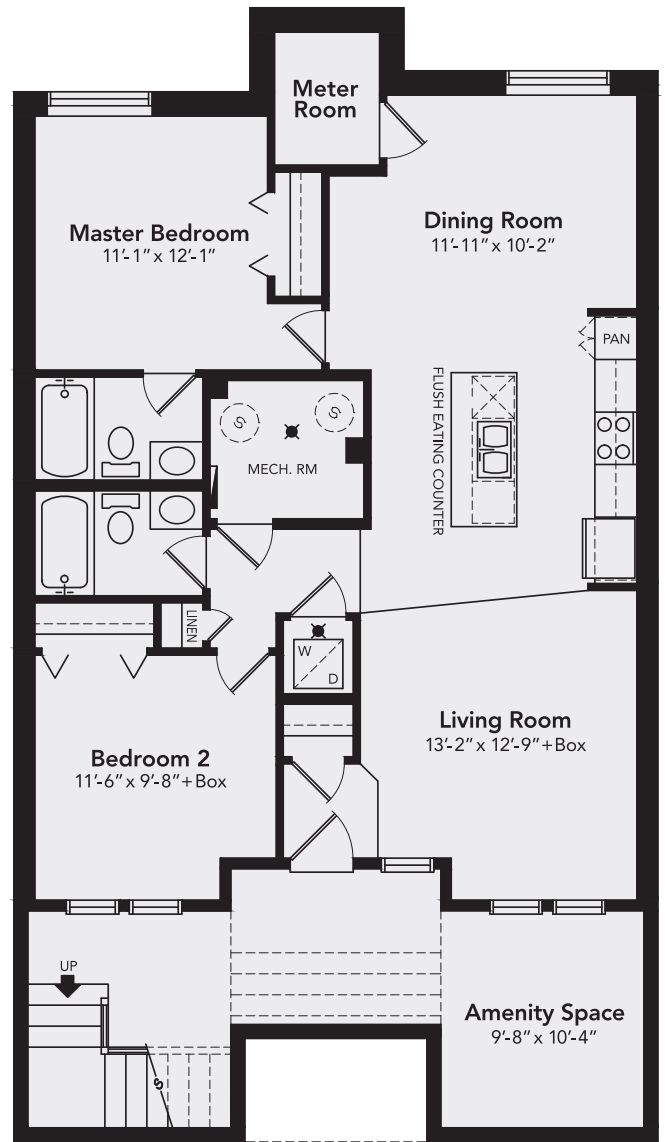

Ellison

1049/1017

SQUARE FEET

zen

LIVING IN BALANCE

Option 1
1049 sq. ft.

Option 2
1017 sq. ft.

NOT TO SCALE

All floor plans and renderings are an artists' concept and subject to change without notice or obligation. Square footage are approximate only. Specifications are subject to change without notice or obligation. EO&E