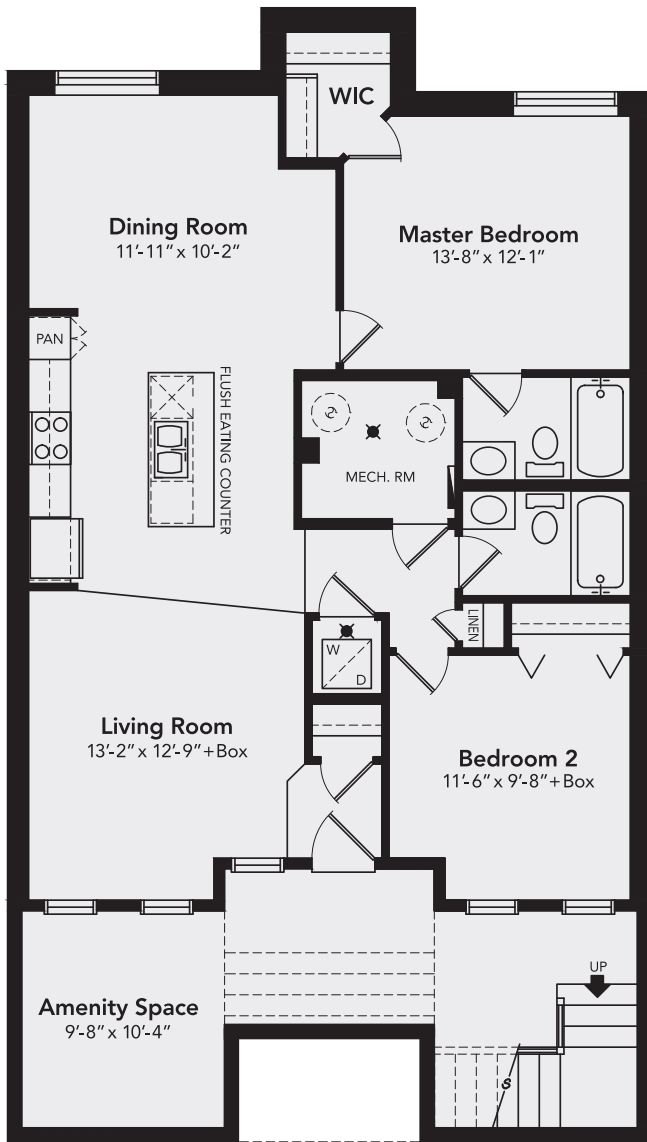

Ellison

1049/1017

SQUARE FEET

zen

LIVING IN BALANCE

Option 1
1049 sq. ft.

Option 2
1017 sq. ft.

NOT TO SCALE

All floor plans and renderings are an artists' concept and subject to change without notice or obligation. Square footage are approximate only. Specifications are subject to change without notice or obligation. EO&E