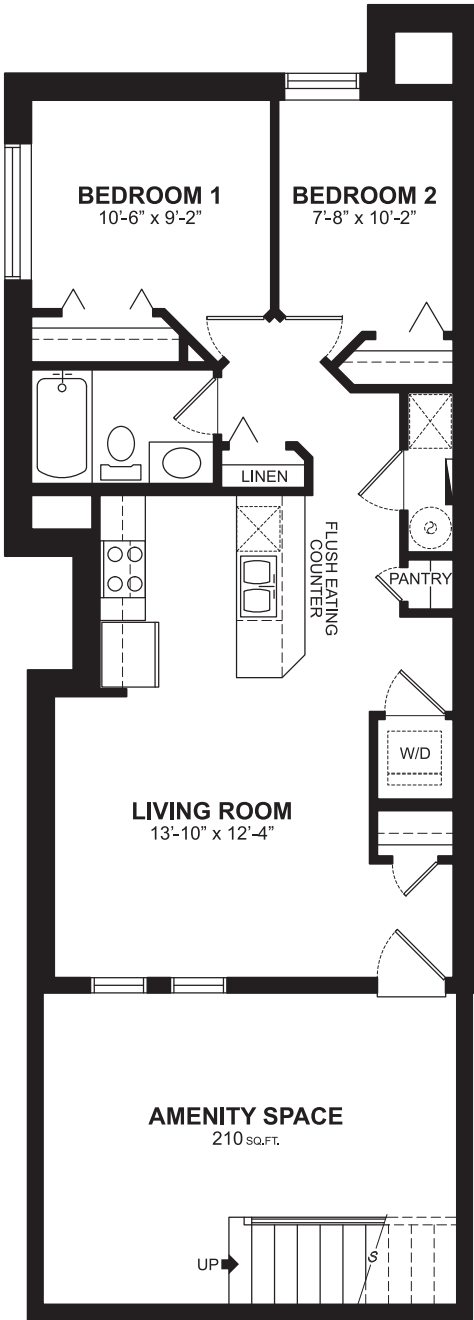

MONROE | 704 SQ.FT.

MAIN FLOOR
704 SQ.FT.