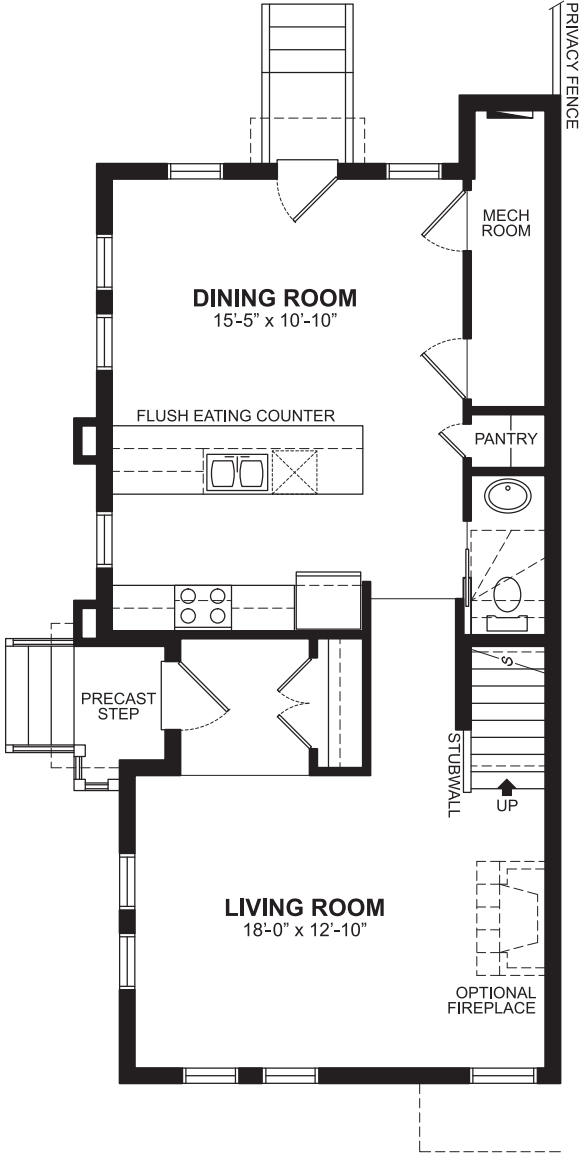

EMPIRE | 1493 SQ.FT.

MAIN FLOOR
755 SQ.FT.

UPPER FLOOR
738 SQ.FT.

ROOFTOP
91 SQ.FT.

All floorplans and renderings are an artist's concept and subject to change without notice or obligation. Dimensions are approximate. For final exterior elevation, floorplan layout and square footage, please refer to construction drawing. See sales representative for more information.