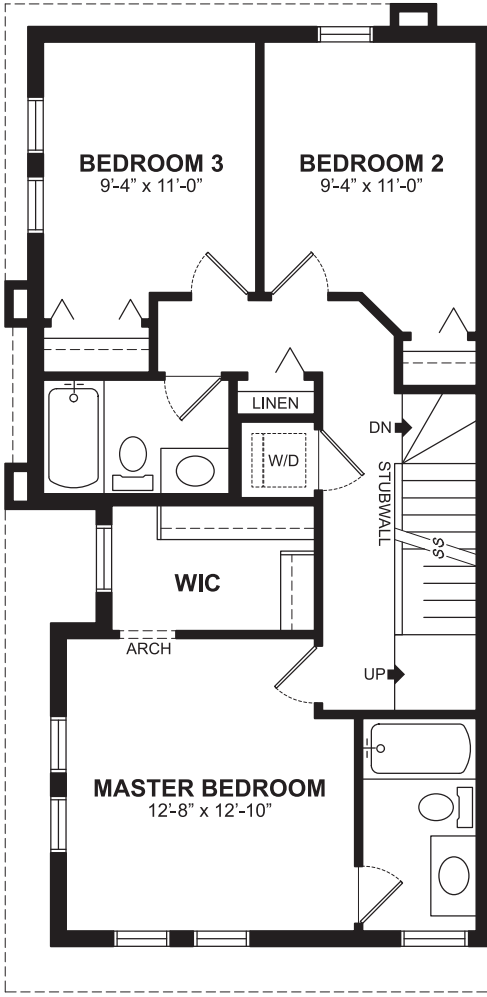

EMPIRE | 1493 SQ.FT.

MAIN FLOOR
755 SQ.FT.

UPPER FLOOR
738 SQ.FT.

ROOFTOP
91 SQ.FT.

All floorplans and renderings are an artist's concept and subject to change without notice or obligation. Dimensions are approximate. For final exterior elevation, floorplan layout and square footage, please refer to construction drawing. See sales representative for more information.