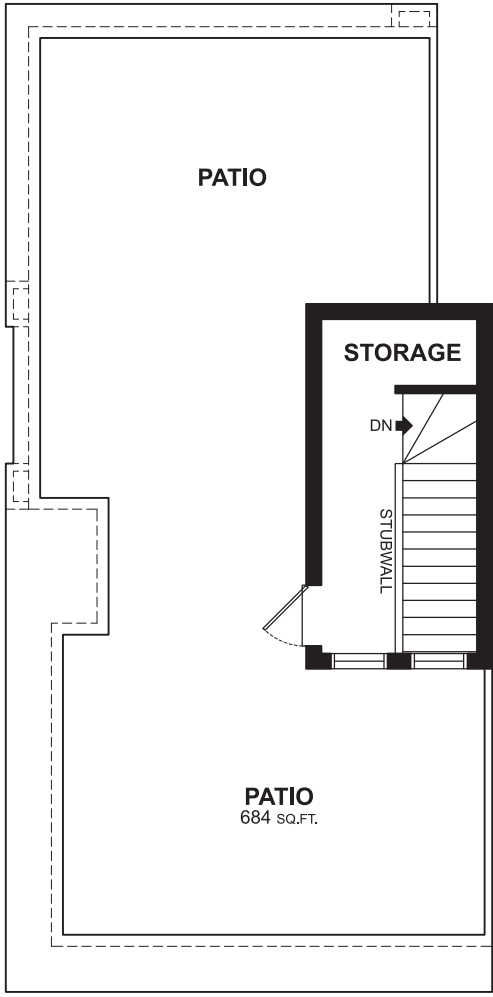

EMPIRE | 1493 SQ.FT.

MAIN FLOOR
755 SQ.FT.

UPPER FLOOR
738 SQ.FT.

ROOFTOP
91 SQ.FT.

All floorplans and renderings are an artist's concept and subject to change without notice or obligation. Dimensions are approximate. For final exterior elevation, floorplan layout and square footage, please refer to construction drawing. See sales representative for more information.