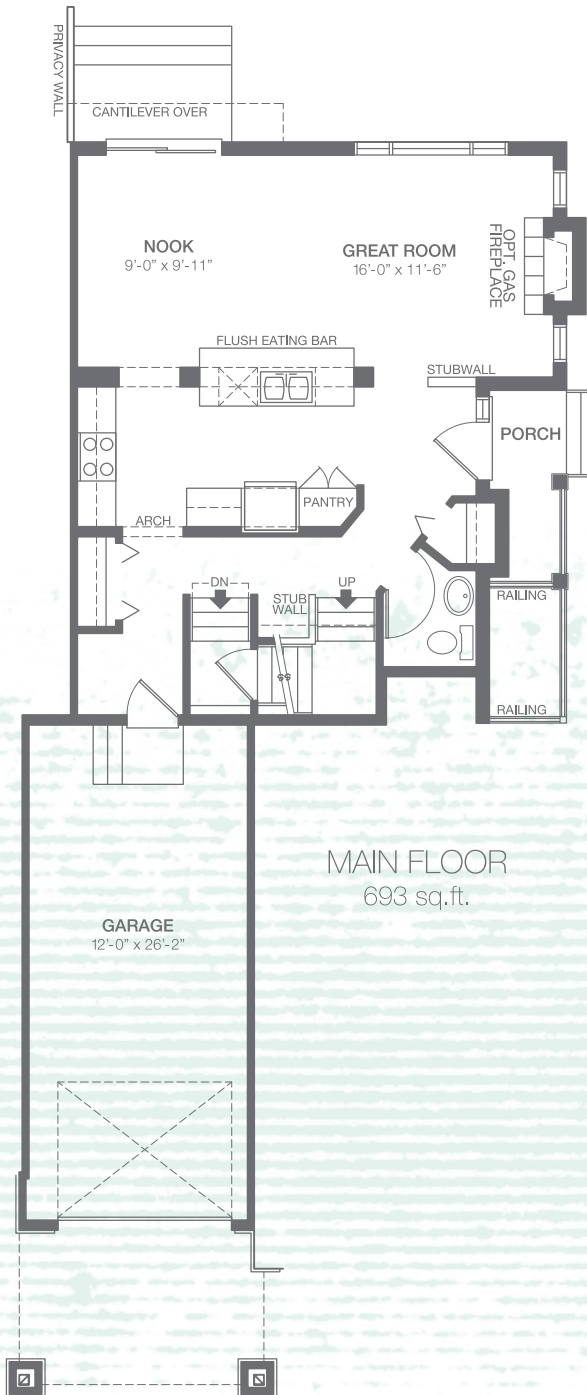

PACIFIC
1363 sq.ft.

MAIN FLOOR
693 sq.ft.

UPPER FLOOR
670 sq.ft.