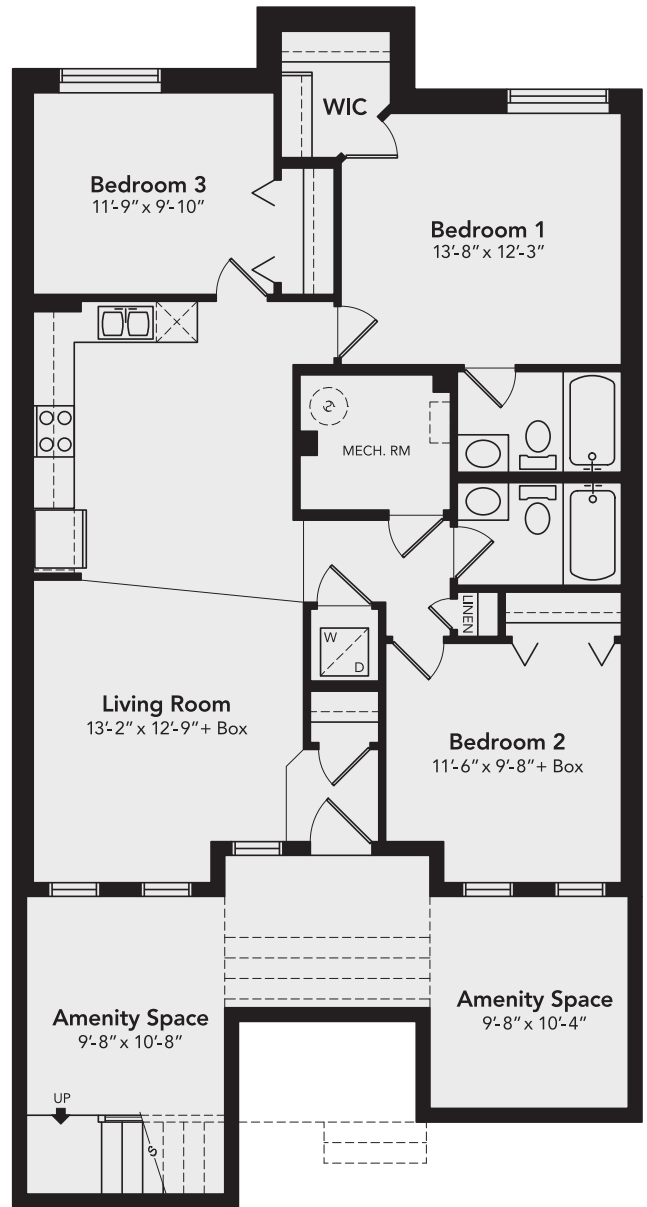

Ellison

1053-1072
SQUARE FEET

zen
LIVING IN BALANCE

Standard Option
1059 SQ.FT.

3 Bedroom Option
1059 SQ.FT.

NOT TO SCALE

All floor plans and renderings are an artists' concept and subject to change without notice or obligation. Square footage are approximate only. Specifications are subject to change without notice or obligation. EO&E.