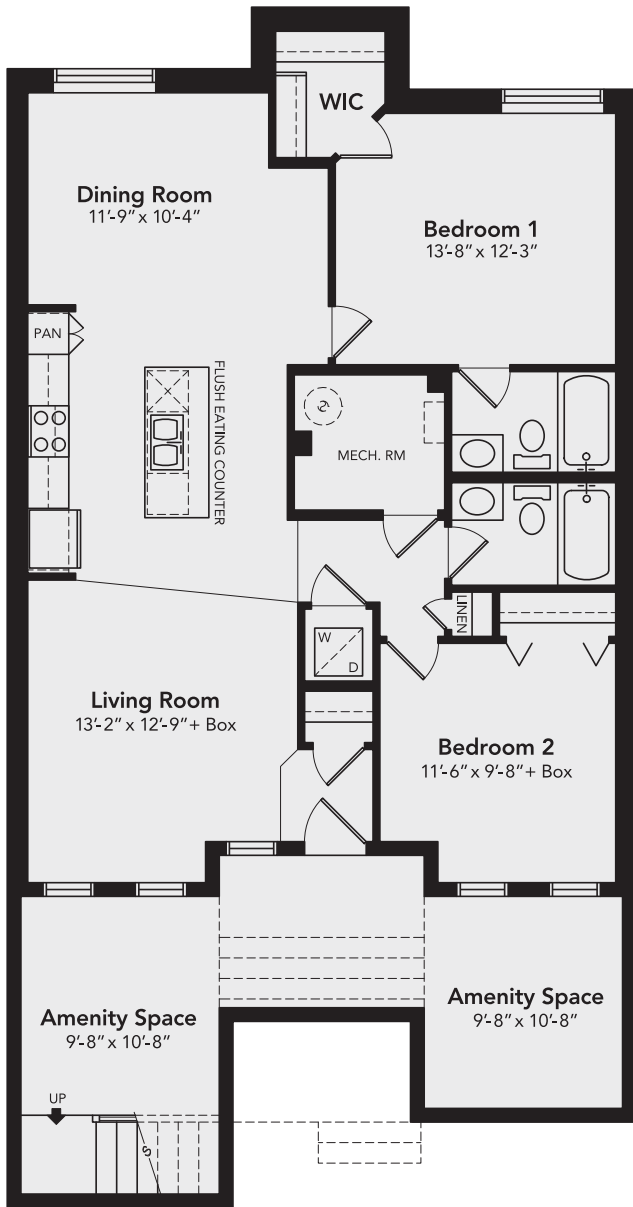

Ellison

1053-1072
SQUARE FEET

zen
LIVING IN BALANCE

Standard Option
1059 SQ.FT.

3 Bedroom Option
1059 SQ.FT.

NOT TO SCALE

All floor plans and renderings are an artists' concept and subject to change without notice or obligation. Square footage are approximate only. Specifications are subject to change without notice or obligation. EO&E.