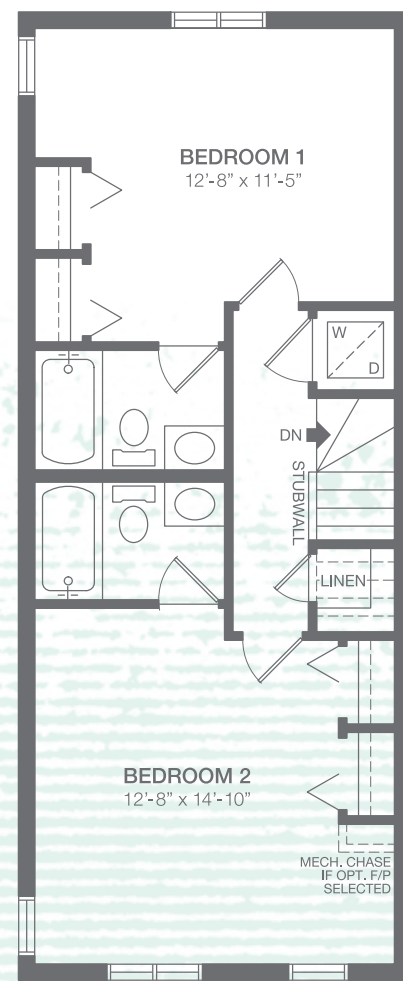

DUCHESS

1335sq.ft.

MAIN FLOOR
704 sq.ft.

UPPER FLOOR
631 sq.ft.