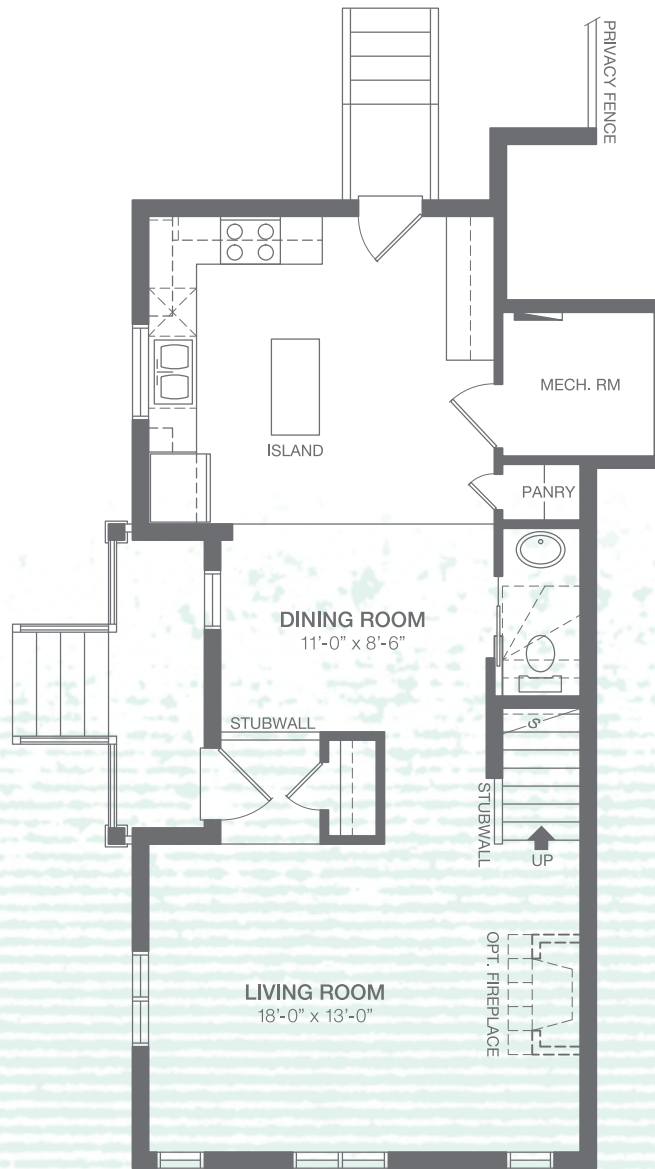

DUCHESS

1335sq.ft.

MAIN FLOOR
704 sq.ft.

UPPER FLOOR
631 sq.ft.