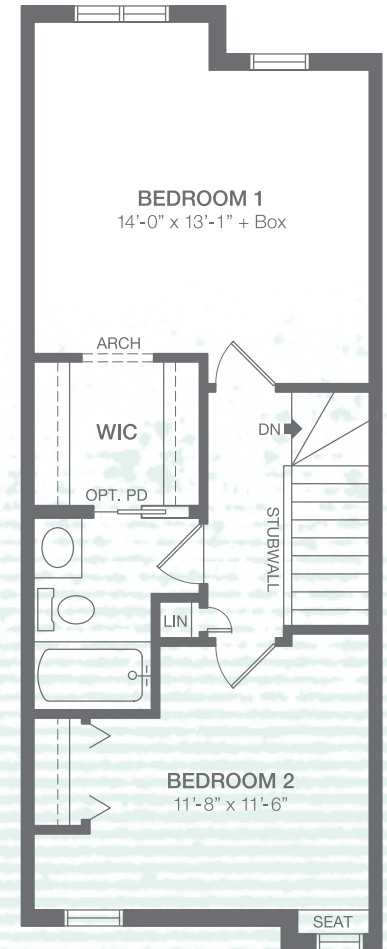

CAMEO 1120sq.ft.

BASEMENT
OPTIONAL DEVELOPMENT
372 sq.ft.

MAIN FLOOR
590 sq.ft.

UPPER FLOOR
BEDROOM OPTION 1
530 sq.ft.

UPPER FLOOR
BEDROOM OPTION 2
534 sq.ft.