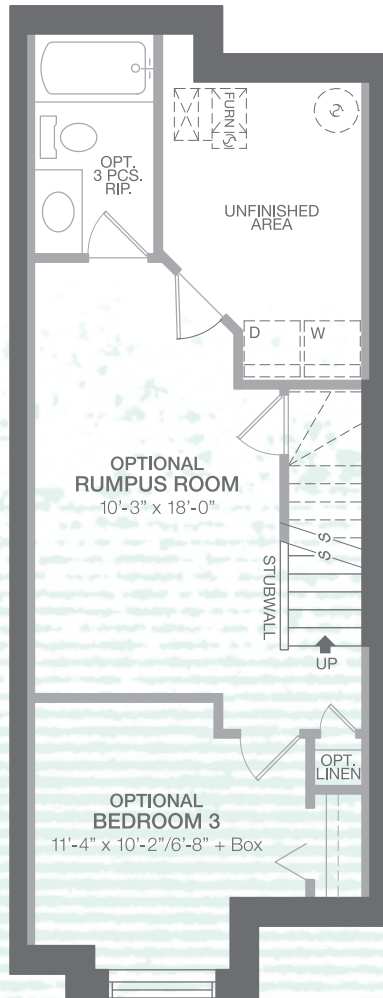

CAMEO 1120sq.ft.

BASEMENT
OPTIONAL DEVELOPMENT
372 sq.ft.

MAIN FLOOR
590 sq.ft.

UPPER FLOOR
BEDROOM OPTION 1
530 sq.ft.

UPPER FLOOR
BEDROOM OPTION 2
534 sq.ft.