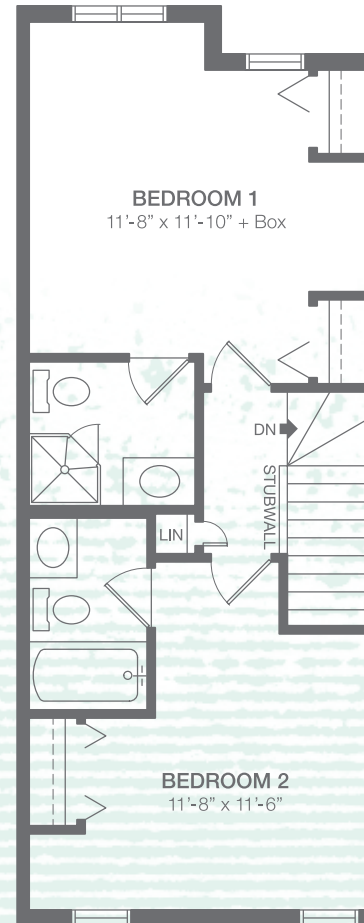

CAMEO 1120sq.ft.

BASEMENT
OPTIONAL DEVELOPMENT
372 sq.ft.

MAIN FLOOR
590 sq.ft.

UPPER FLOOR
BEDROOM OPTION 1
530 sq.ft.

UPPER FLOOR
BEDROOM OPTION 2
534 sq.ft.