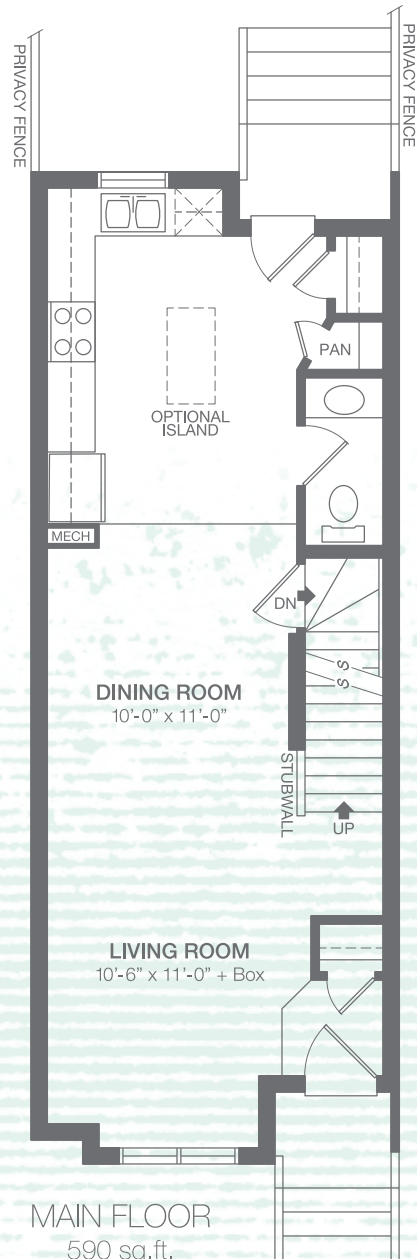

CAMEO 1120sq.ft.

BASEMENT
OPTIONAL DEVELOPMENT
372 sq.ft.

MAIN FLOOR
590 sq.ft.

UPPER FLOOR
BEDROOM OPTION 1
530 sq.ft.

UPPER FLOOR
BEDROOM OPTION 2
534 sq.ft.